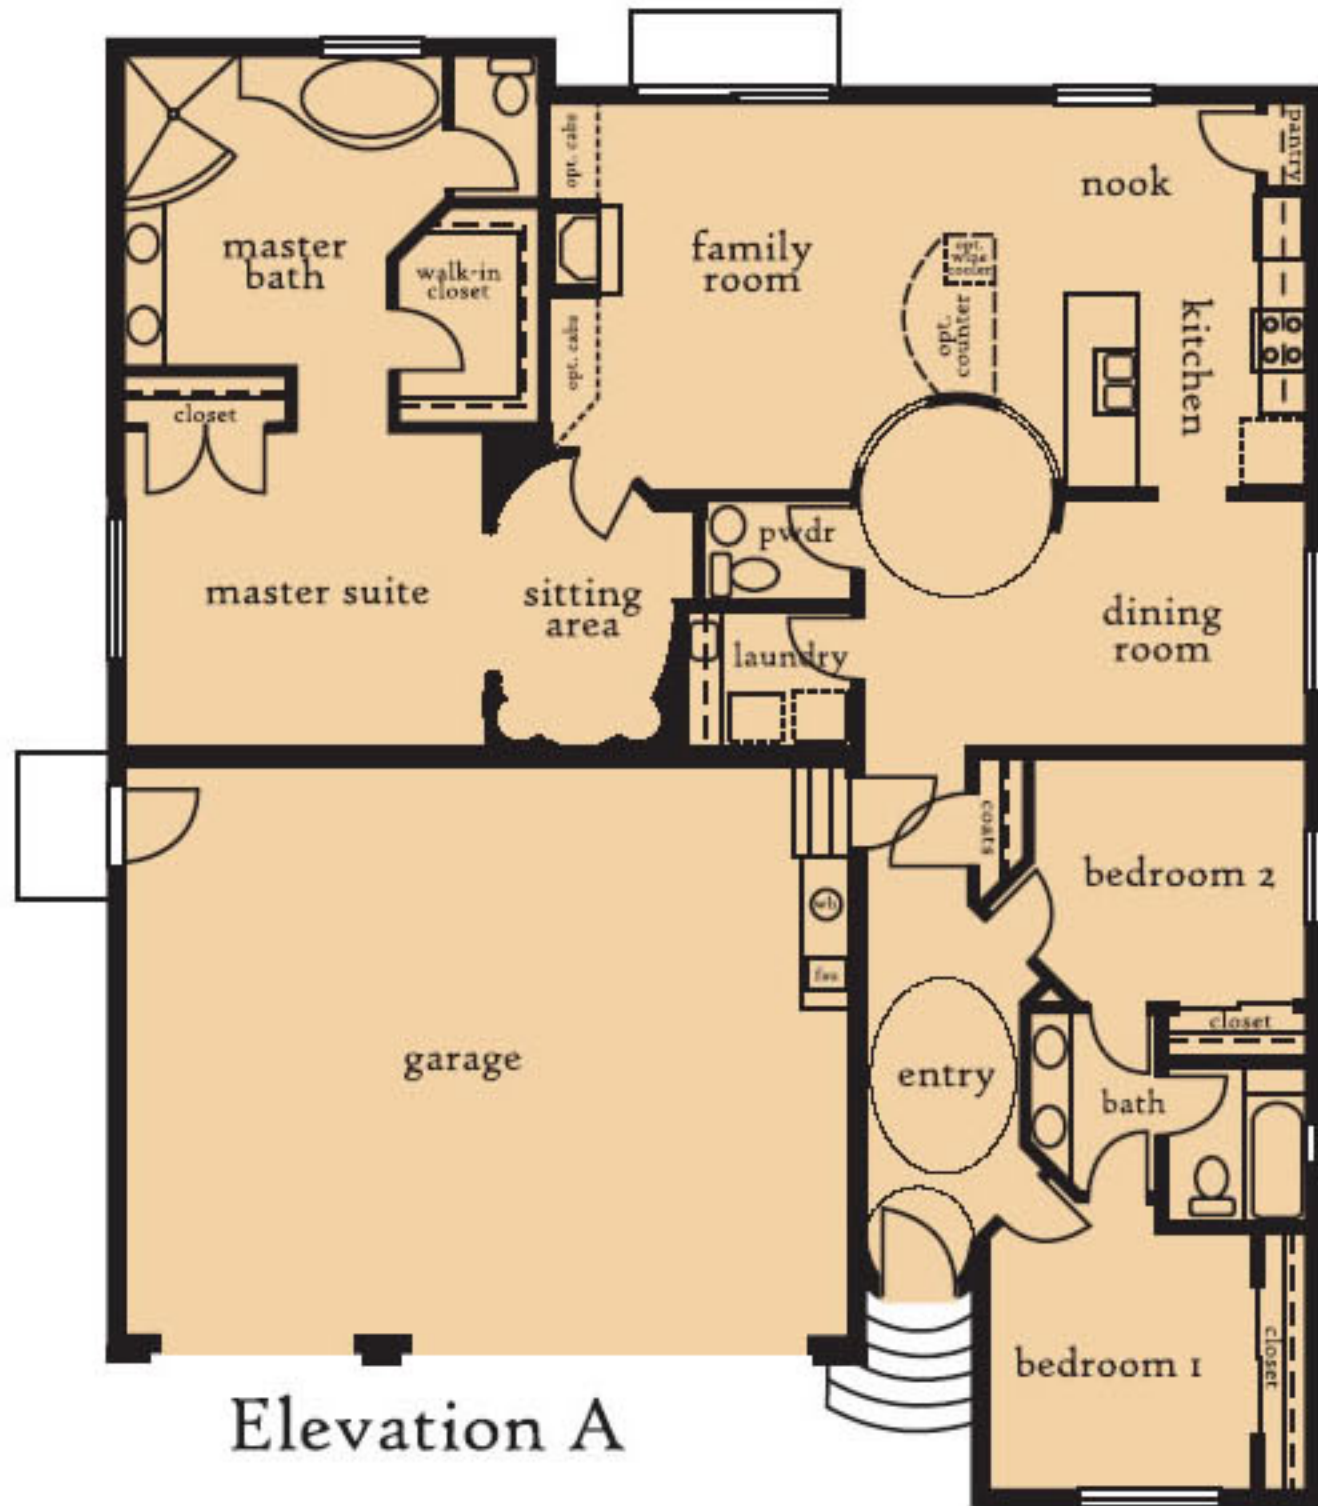

Briarwood

Briarwood Farm holds many shows of all sizes throughout the year. One of the most popular is the \$100,000 Briarwood National Speed Derby held in July.

Elevation A

1,970 square feet
3 bedroom, 2 1/2 bath, 3 car garage
dramatic master suite & bath

Elevation B

2,456 square feet
3 bedroom, 3 1/2 bath, 3 car garage
stunning master suite with
dramatic master bath
walk-in basement with office

Elevation A

Elevation B
Upper Level

opt. 3-sided gas fireplace
& media shelf

Elevation B
Walk-In Basement

TMB Builders, LLC may modify designs, materials, options, and prices without notice. Floor plans and exteriors are artists renderings. Square footage is approximate. Washer, dryer and refrigerator as shown on plan are not included. This plan is copyrighted by TMB Builders, LLC and may not be reproduced without written consent.