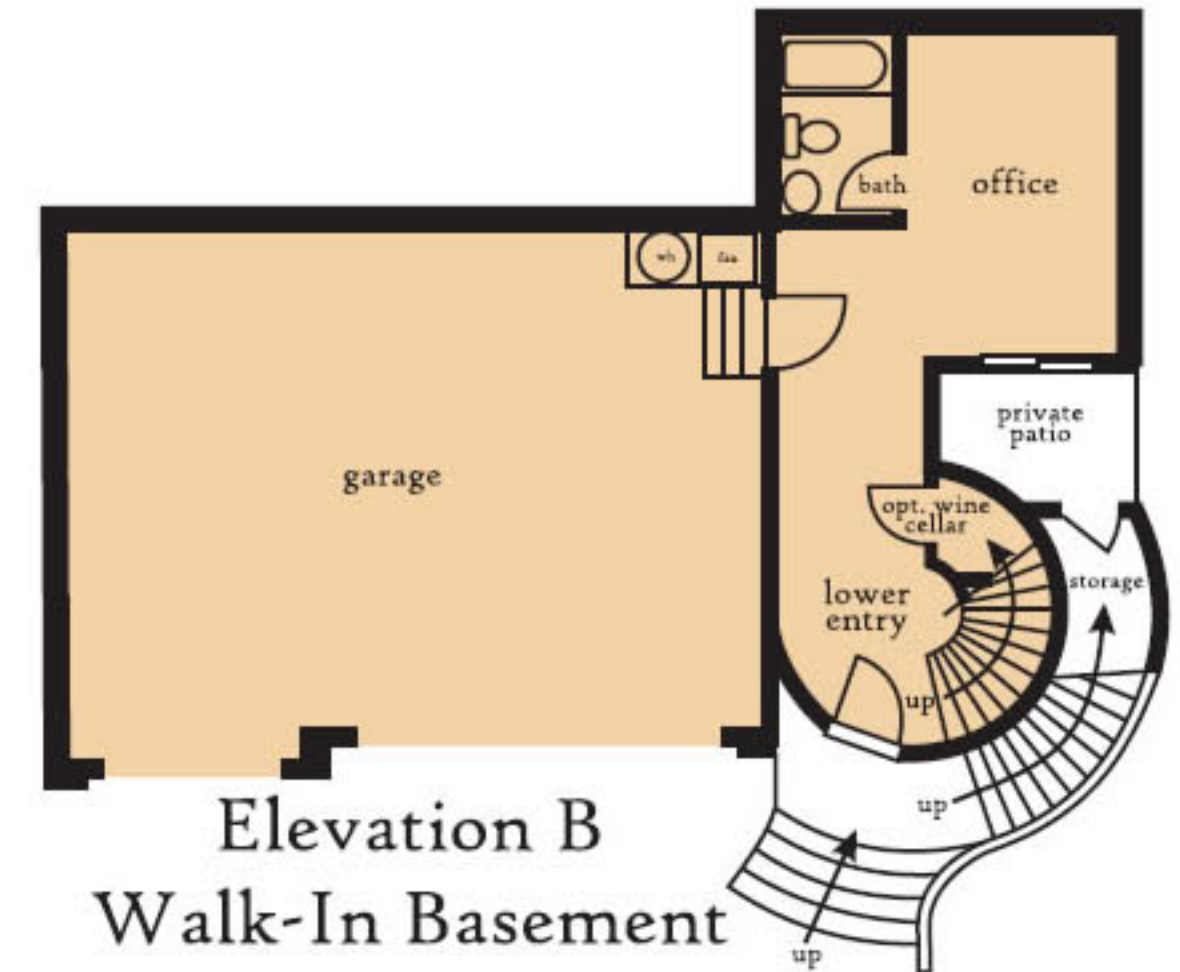

Briarwood

Briarwood Farm holds many shows of all sizes throughout the year. One of the most popular is the \$100,000 Briarwood National Speed Derby held in July.

Elevation A

1,970 square feet
3 bedroom, 2 1/2 bath, 3 car garage
dramatic master suite & bath

Elevation B

2,456 square feet
3 bedroom, 3 1/2 bath, 3 car garage
stunning master suite with
dramatic master bath
walk-in basement with office

Elevation A

Elevation B
Upper Level

opt. 3-sided gas fireplace
& media shelf

Elevation B
Walk-In Basement

TMB Builders, LLC may modify designs, materials, options, and prices without notice. Floor plans and exteriors are artists renderings. Square footage is approximate. Washer, dryer and refrigerator as shown on plan are not included. This plan is copyrighted by TMB Builders, LLC and may not be reproduced without written consent.