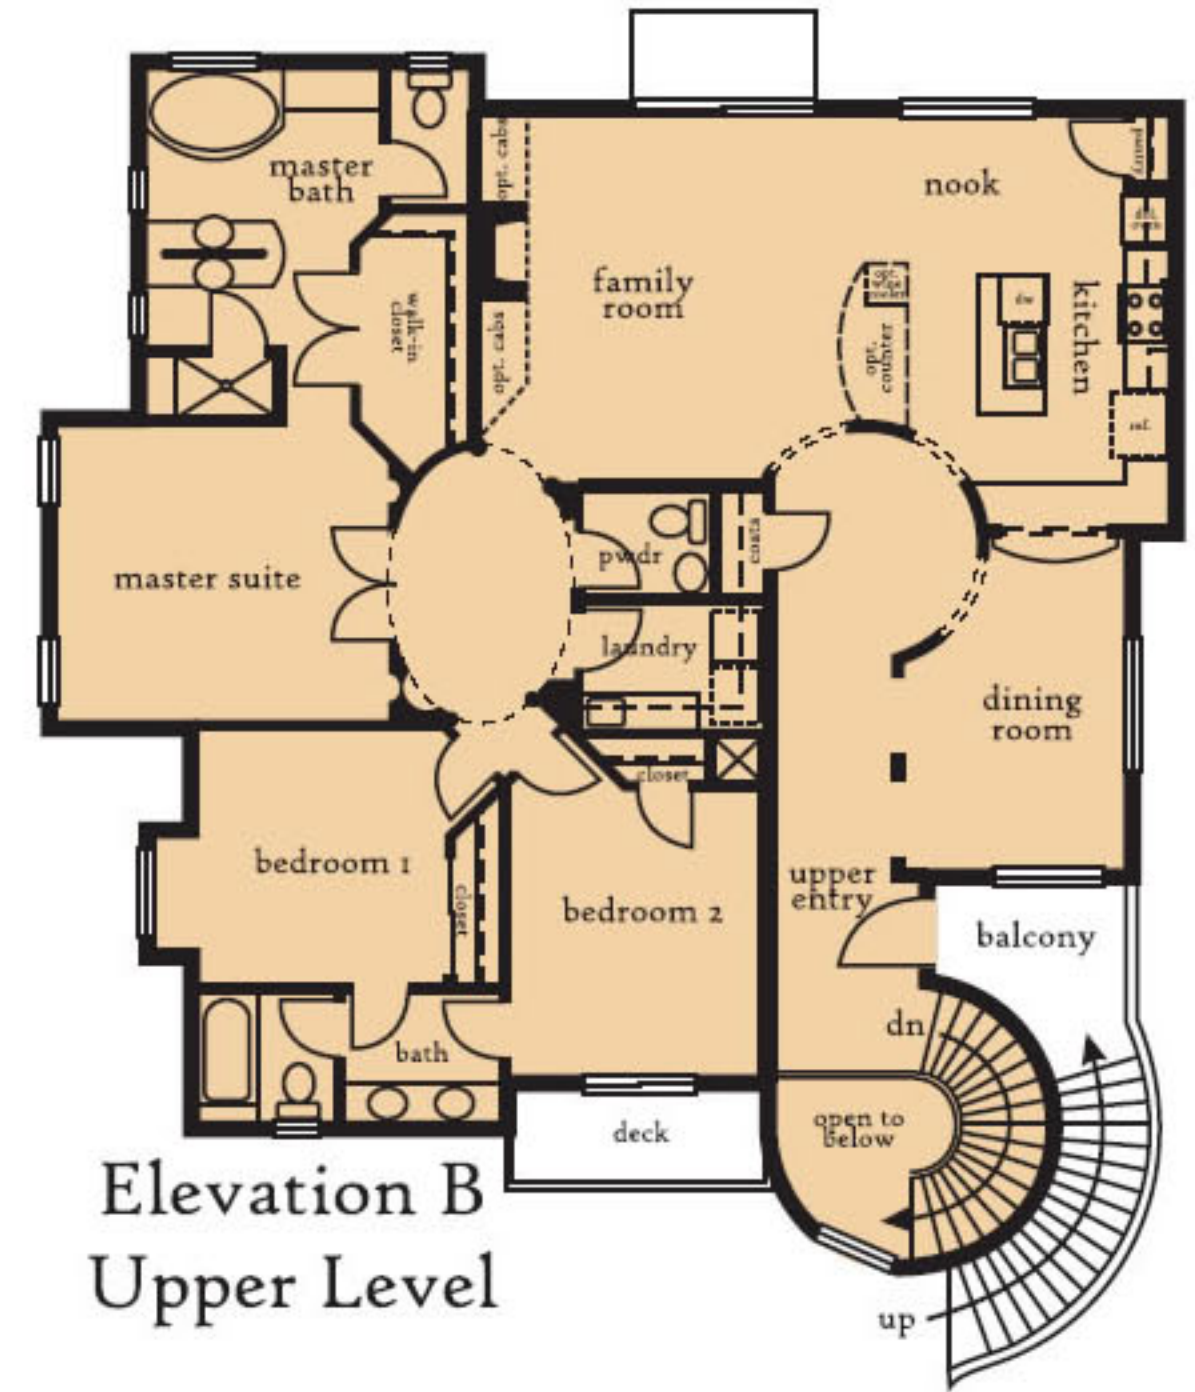

Briarwood

Briarwood Farm holds many shows of all sizes throughout the year. One of the most popular is the \$100,000 Briarwood National Speed Derby held in July.

Elevation A

1,970 square feet
3 bedroom, 2 1/2 bath, 3 car garage
dramatic master suite & bath

Elevation B

2,456 square feet
3 bedroom, 3 1/2 bath, 3 car garage
stunning master suite with
dramatic master bath
walk-in basement with office

Elevation A

Elevation B
Upper Level

opt. 3-sided gas fireplace
& media shelf

Elevation B
Walk-In Basement

TMB Builders, LLC may modify designs, materials, options, and prices without notice. Floor plans and exteriors are artists renderings. Square footage is approximate. Washer, dryer and refrigerator as shown on plan are not included. This plan is copyrighted by TMB Builders, LLC and may not be reproduced without written consent.