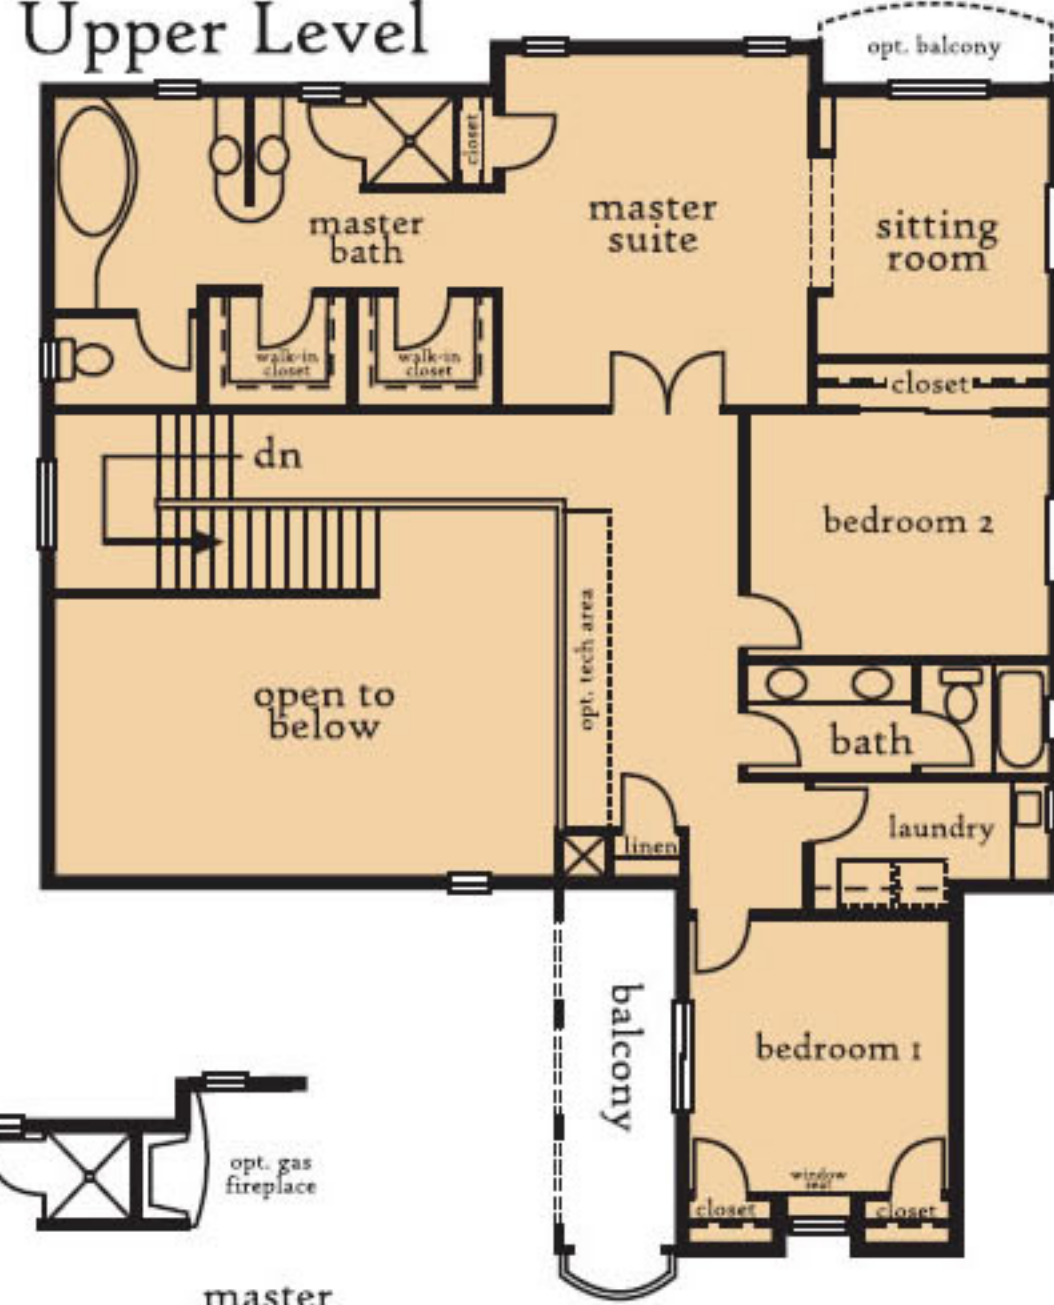

# Showpark - A

Showpark is a popular facility for show jumping with shows at every level. Showpark hosts many \$50,000 and \$100,000 Grand Prix, several of which are televised.

**Elevation A**  
3,131 square feet  
3 bedroom, 2 1/2 bath, 3 car garage  
spacious master suite with sitting room  
& his/hers closets

**Elevation A - Expanded**  
4,379 square feet  
4 bedroom, 3 1/2 bath, 3 car garage  
spacious master suite with sitting room  
& his/hers closets, walk-out basement  
game room with bedroom 4,  
opt. guest suite/bonus bedroom

## Version A Upper Level

location of stairs  
to walk-out basement

## Elevation A - Expanded Walk-out Basement

TMB Builders, LLC may modify designs, materials, options, and prices without notice. Floor plans and exteriors are artists renderings. Square footage is approximate. Washer, dryer and refrigerator as shown on plan are not included. This plan is copyrighted by TMB Builders, LLC and may not be reproduced without written consent.