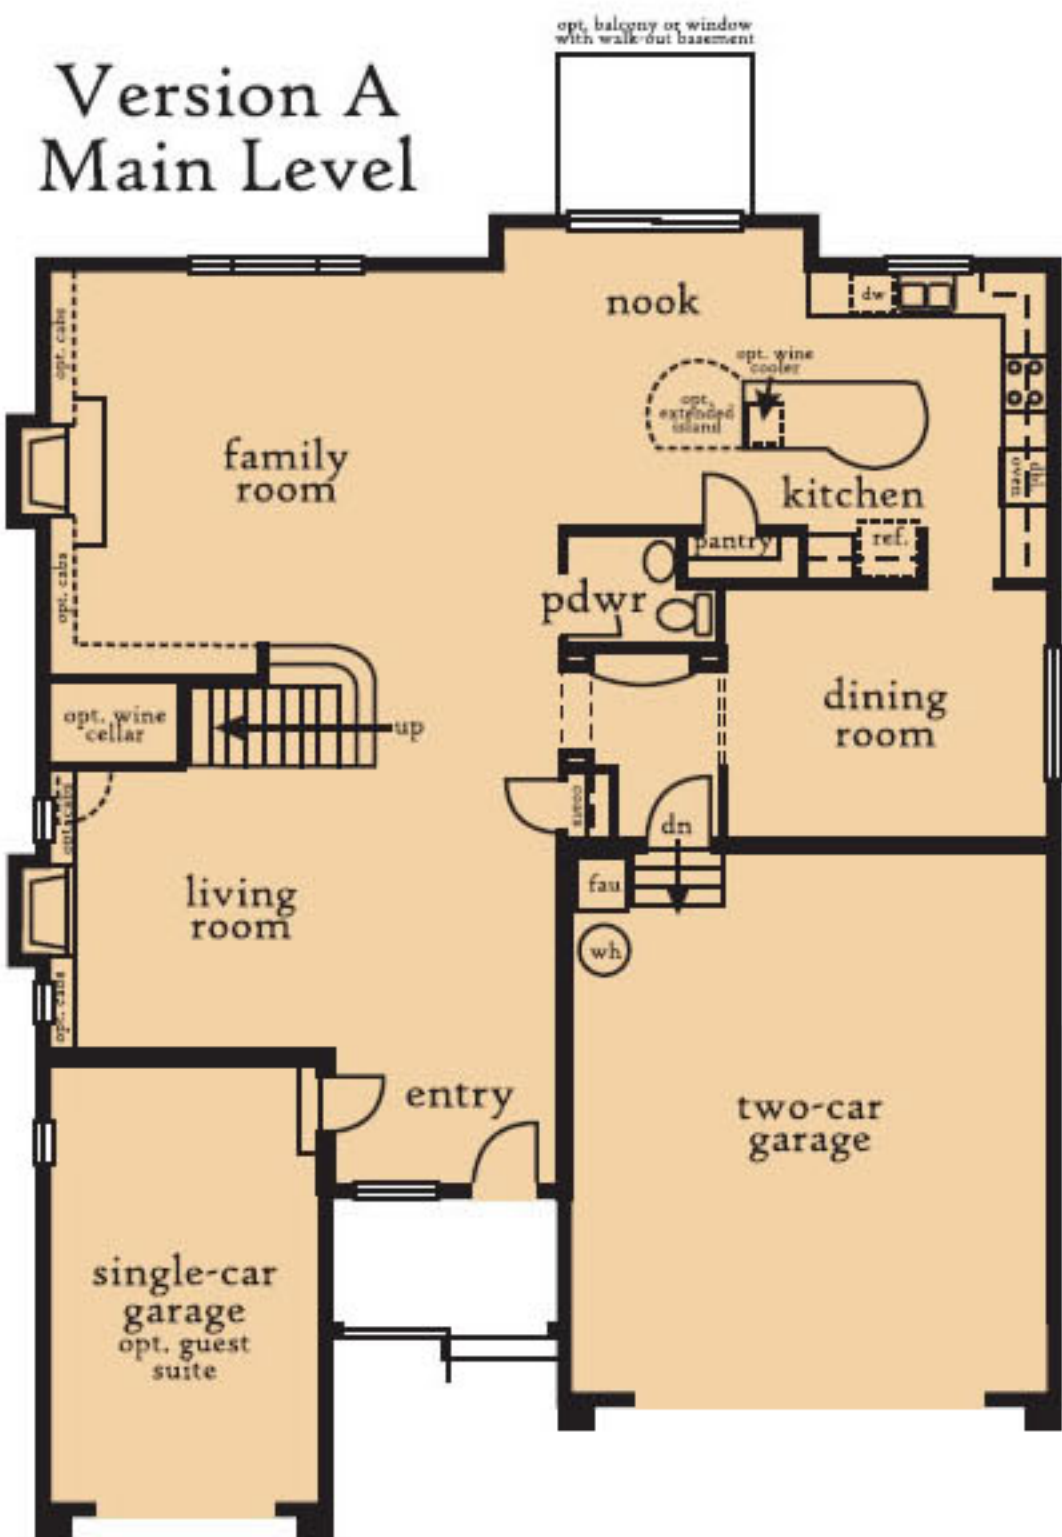

# Showpark - A

Showpark is a popular facility for show jumping with shows at every level. Showpark hosts many \$50,000 and \$100,000 Grand Prix, several of which are televised.

**Elevation A**  
3,131 square feet  
3 bedroom, 2 1/2 bath, 3 car garage  
spacious master suite with sitting room  
& his/hers closets

**Elevation A - Expanded**  
4,379 square feet  
4 bedroom, 3 1/2 bath, 3 car garage  
spacious master suite with sitting room  
& his/hers closets, walk-out basement  
game room with bedroom 4,  
opt. guest suite/bonus bedroom

## Version A Upper Level

location of stairs  
to walk-out basement

## Elevation A - Expanded Walk-out Basement

TMB Builders, LLC may modify designs, materials, options, and prices without notice. Floor plans and exteriors are artists renderings. Square footage is approximate. Washer, dryer and refrigerator as shown on plan are not included. This plan is copyrighted by TMB Builders, LLC and may not be reproduced without written consent.