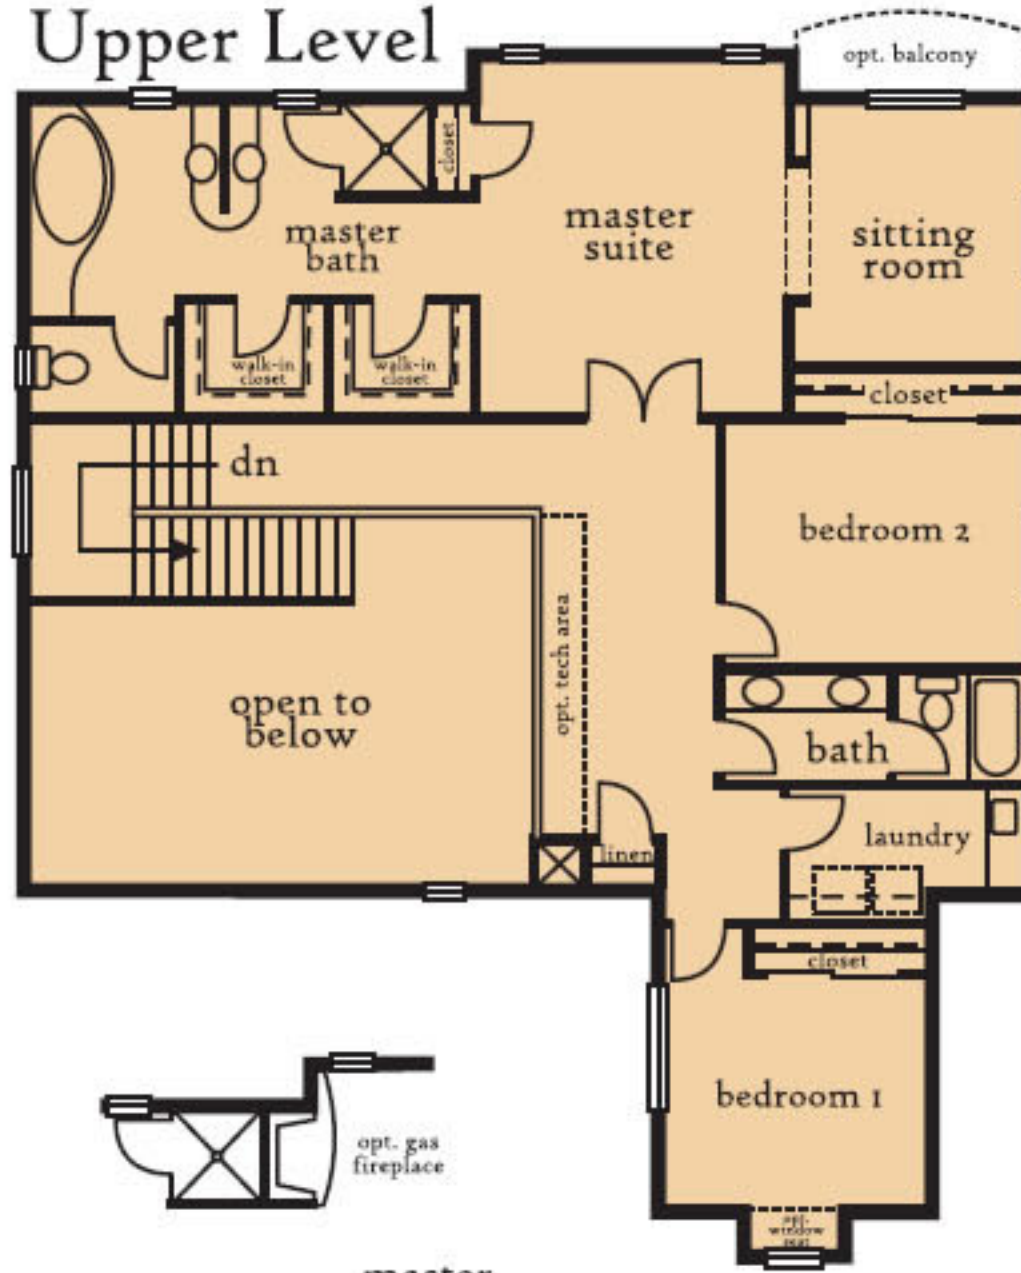

Showpark - B

Elevation B

3,111 square feet

3 bedroom, 2 1/2 bath, 3 car garage
spacious master suite with sitting room
& his/hers closets

Elevation B - Expanded

4,359 square feet

4 bedroom, 3 1/2 bath, 3 car garage
spacious master suite with sitting room
& his/hers closets, walkout basement
with game room & bedroom 4,
opt. guest suite/bonus bedroom

Elevation B Main Level

Elevation B Upper Level

opt. gas fireplace
in master suite

Elevation B - Expanded Walk-out Basement

location of stairs
to walk-out basement

opt. guest suite/bonus bedroom
@ single-car garage