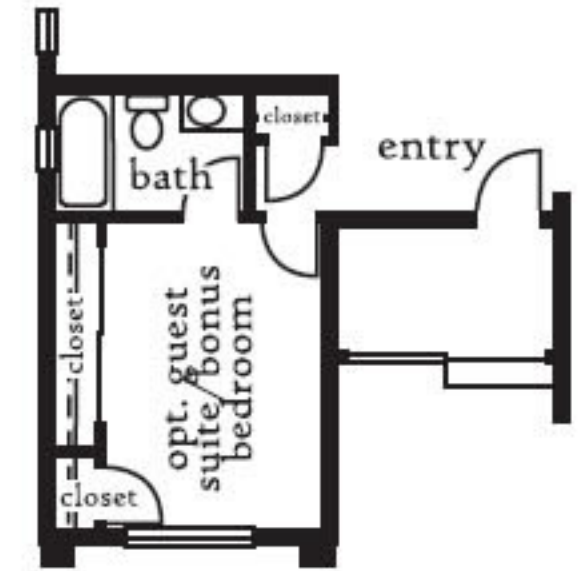

Showpark - B

Elevation B

3,111 square feet

3 bedroom, 2 1/2 bath, 3 car garage
spacious master suite with sitting room
& his/hers closets

Elevation B - Expanded

4,359 square feet

4 bedroom, 3 1/2 bath, 3 car garage
spacious master suite with sitting room
& his/hers closets, walkout basement
with game room & bedroom 4,
opt. guest suite/bonus bedroom

Elevation B Main Level

Elevation B Upper Level

opt. gas fireplace
in master suite

Elevation B - Expanded Walk-out Basement

location of stairs
to walk-out basement

opt. guest suite/bonus bedroom
@ single-car garage