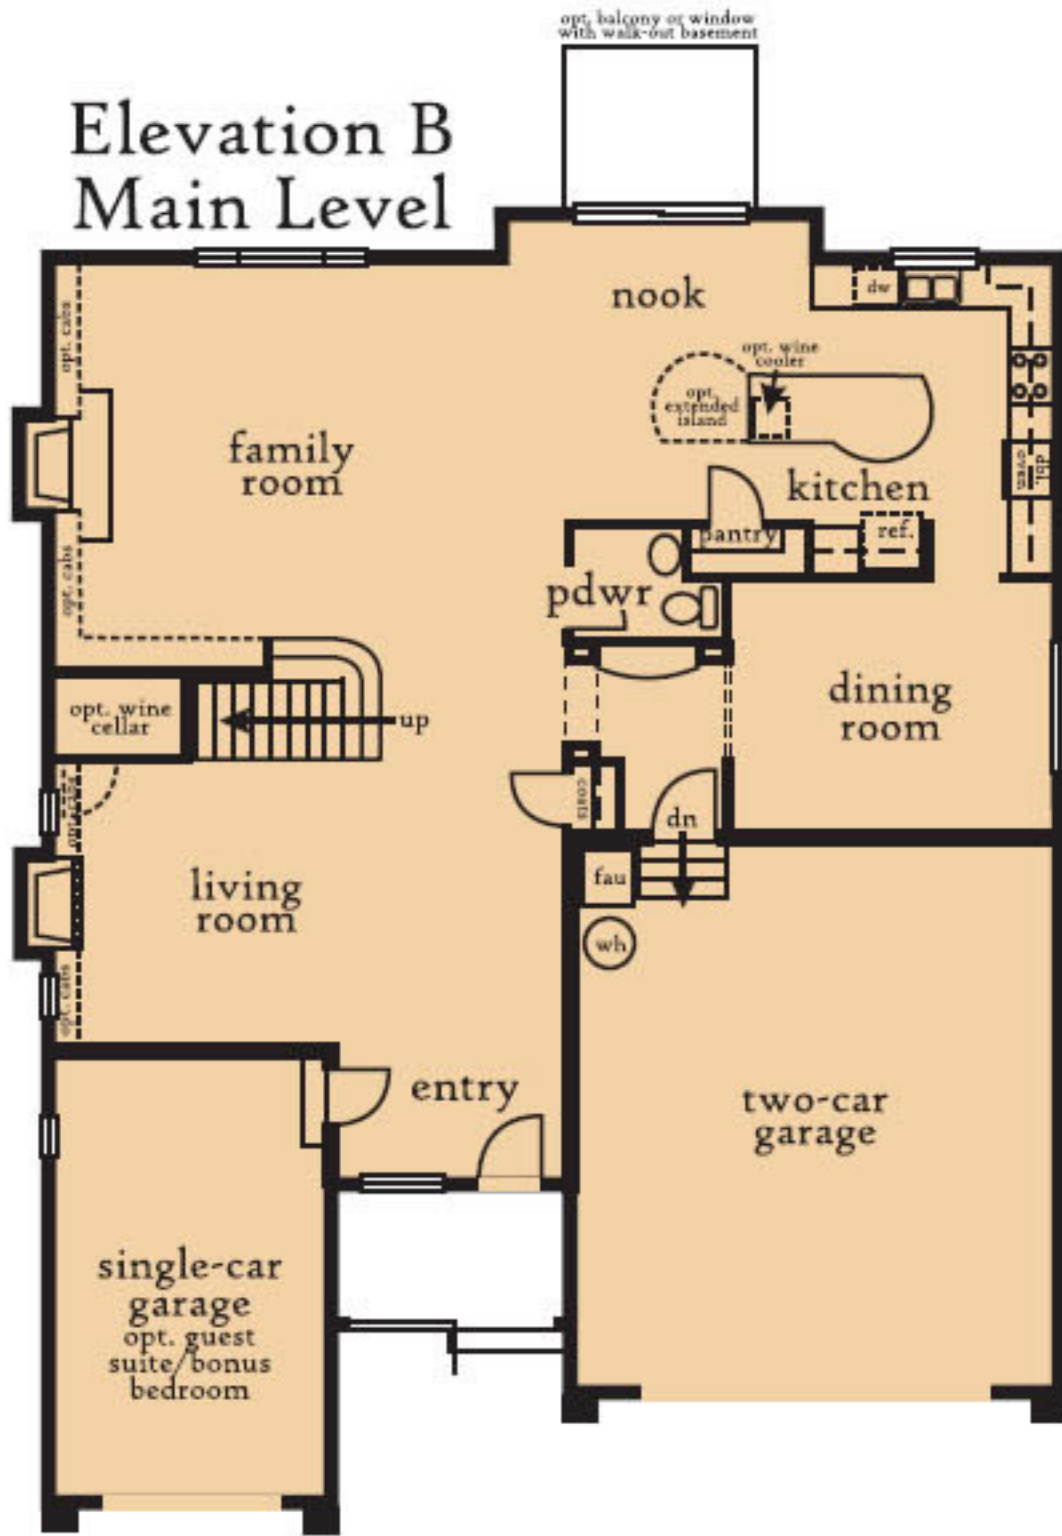

Showpark - B

Elevation B

3,111 square feet

3 bedroom, 2 1/2 bath, 3 car garage
spacious master suite with sitting room
& his/hers closets

Elevation B - Expanded

4,359 square feet

4 bedroom, 3 1/2 bath, 3 car garage
spacious master suite with sitting room
& his/hers closets, walkout basement
with game room & bedroom 4,
opt. guest suite/bonus bedroom

Elevation B Main Level

Elevation B Upper Level

opt. gas fireplace
in master suite

Elevation B - Expanded Walk-out Basement

location of stairs
to walk-out basement

opt. guest suite/bonus bedroom
@ single-car garage