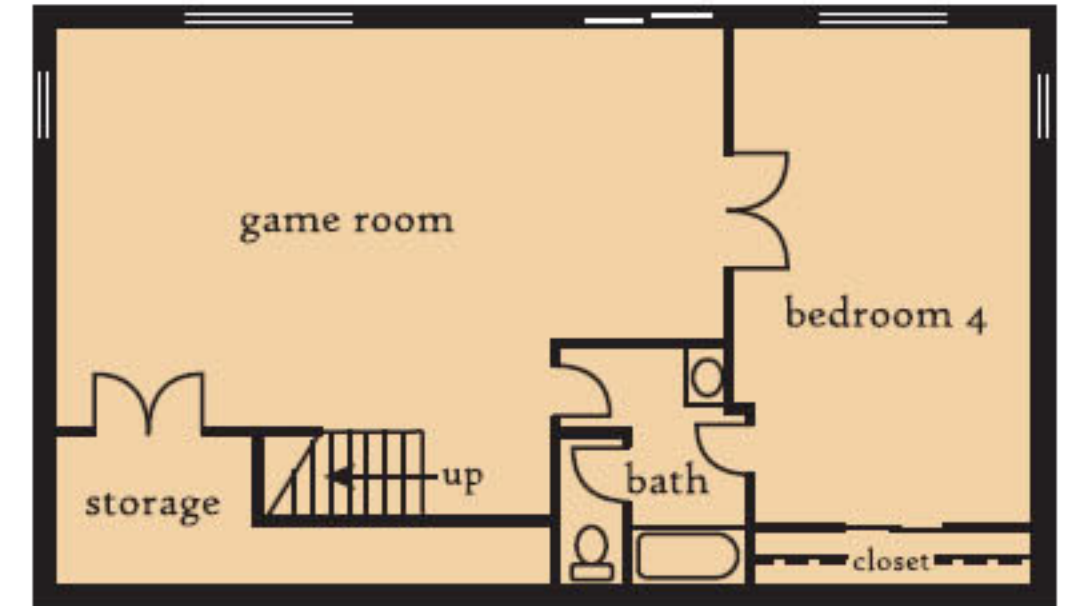

Showpark - B

Elevation B

3,111 square feet

3 bedroom, 2 1/2 bath, 3 car garage
spacious master suite with sitting room
& his/hers closets

Elevation B - Expanded

4,359 square feet

4 bedroom, 3 1/2 bath, 3 car garage
spacious master suite with sitting room
& his/hers closets, walkout basement
with game room & bedroom 4,
opt. guest suite/bonus bedroom

Elevation B Main Level

Elevation B Upper Level

opt. gas fireplace
in master suite

Elevation B - Expanded Walk-out Basement

location of stairs
to walk-out basement

opt. guest suite/bonus bedroom
@ single-car garage