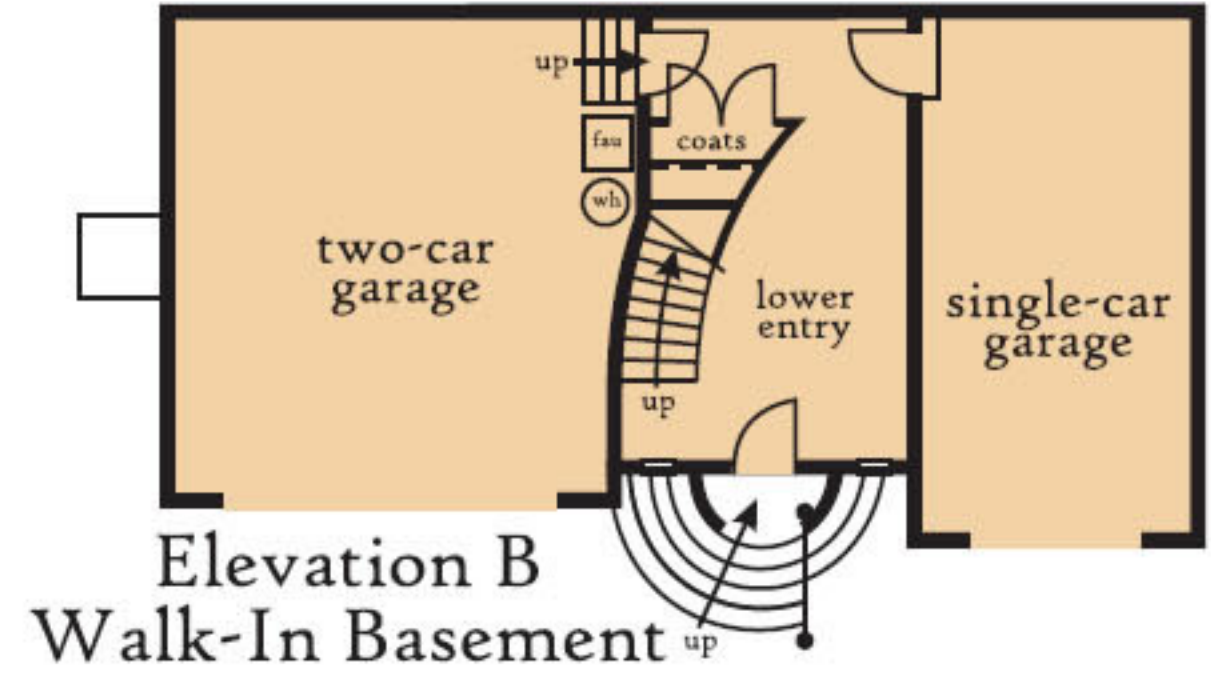

Wellington

The Wellington, at 121 years old, is America's oldest horse show. More than 50,000 people attend during the week long event. The show ends with a \$100,000 grand prix under the lights.

Elevation A
 2,068 square feet
 3 bedroom, 2 1/2 bath, 3 car garage
 spacious master suite
 opt. guest suite, game room or office

Elevation B
 2,686 square feet
 3 bedroom, 2 1/2 bath, 3 car garage
 spacious master suite,
 walk-in basement
 opt. guest suite, game room or office

Elevation B Upper Level

Elevation B Walk-In Basement

Elevation A