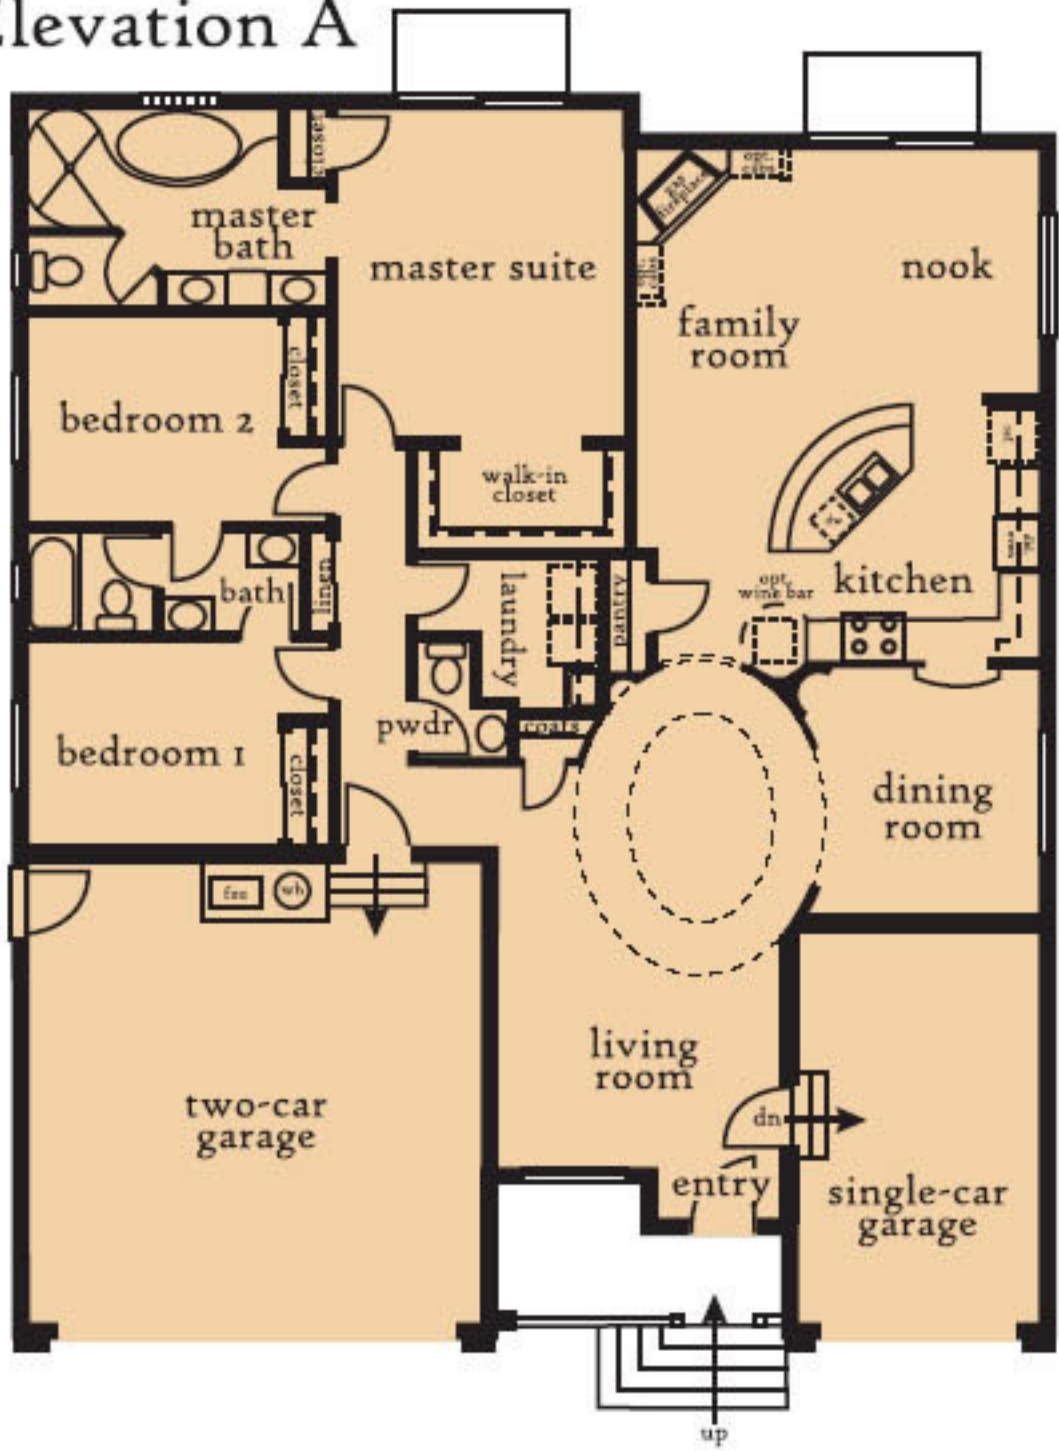

Wellington

The Wellington, at 121 years old, is America's oldest horse show. More than 50,000 people attend during the week long event. The show ends with a \$100,000 grand prix under the lights.

Elevation A
 2,068 square feet
 3 bedroom, 2 1/2 bath, 3 car garage
 spacious master suite
 opt. guest suite, game room or office

Elevation B
 2,686 square feet
 3 bedroom, 2 1/2 bath, 3 car garage
 spacious master suite,
 walk-in basement
 opt. guest suite, game room or office

Elevation B Upper Level

Elevation B Walk-In Basement

Elevation A

opt. 3-sided gas fire place
 @ master bath/master suite

opt. guest suite, game room,
 or office @ single-car garage

TMB Builders, LLC may modify designs, materials, options, and prices without notice. Floor plans and exteriors are artists renderings. Square footage is approximate. Washer, dryer and refrigerator as shown on plan are not included. This plan is copyrighted by TMB Builders, LLC and may not be reproduced without written consent.