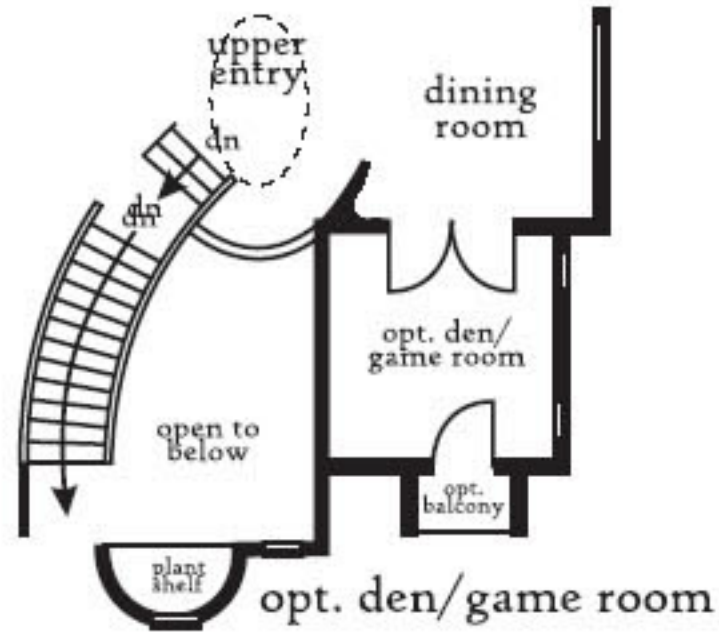

Elevation B
 2,686 square feet
 3 bedroom, 2 1/2 bath, 3 car garage
 spacious master suite,
 walk-in basement
 opt. guest suite, game room or office

Elevation B Upper Level

Elevation B Walk-In Basement

Elevation A

opt. 3-sided gas fire place
 @ master bath/master suite

opt. guest suite, game room,
 or office @ single-car garage

TMB Builders, LLC may modify designs, materials, options, and prices without notice. Floor plans and exteriors are artists renderings. Square footage is approximate. Washer, dryer and refrigerator as shown on plan are not included. This plan is copyrighted by TMB Builders, LLC and may not be reproduced without written consent.