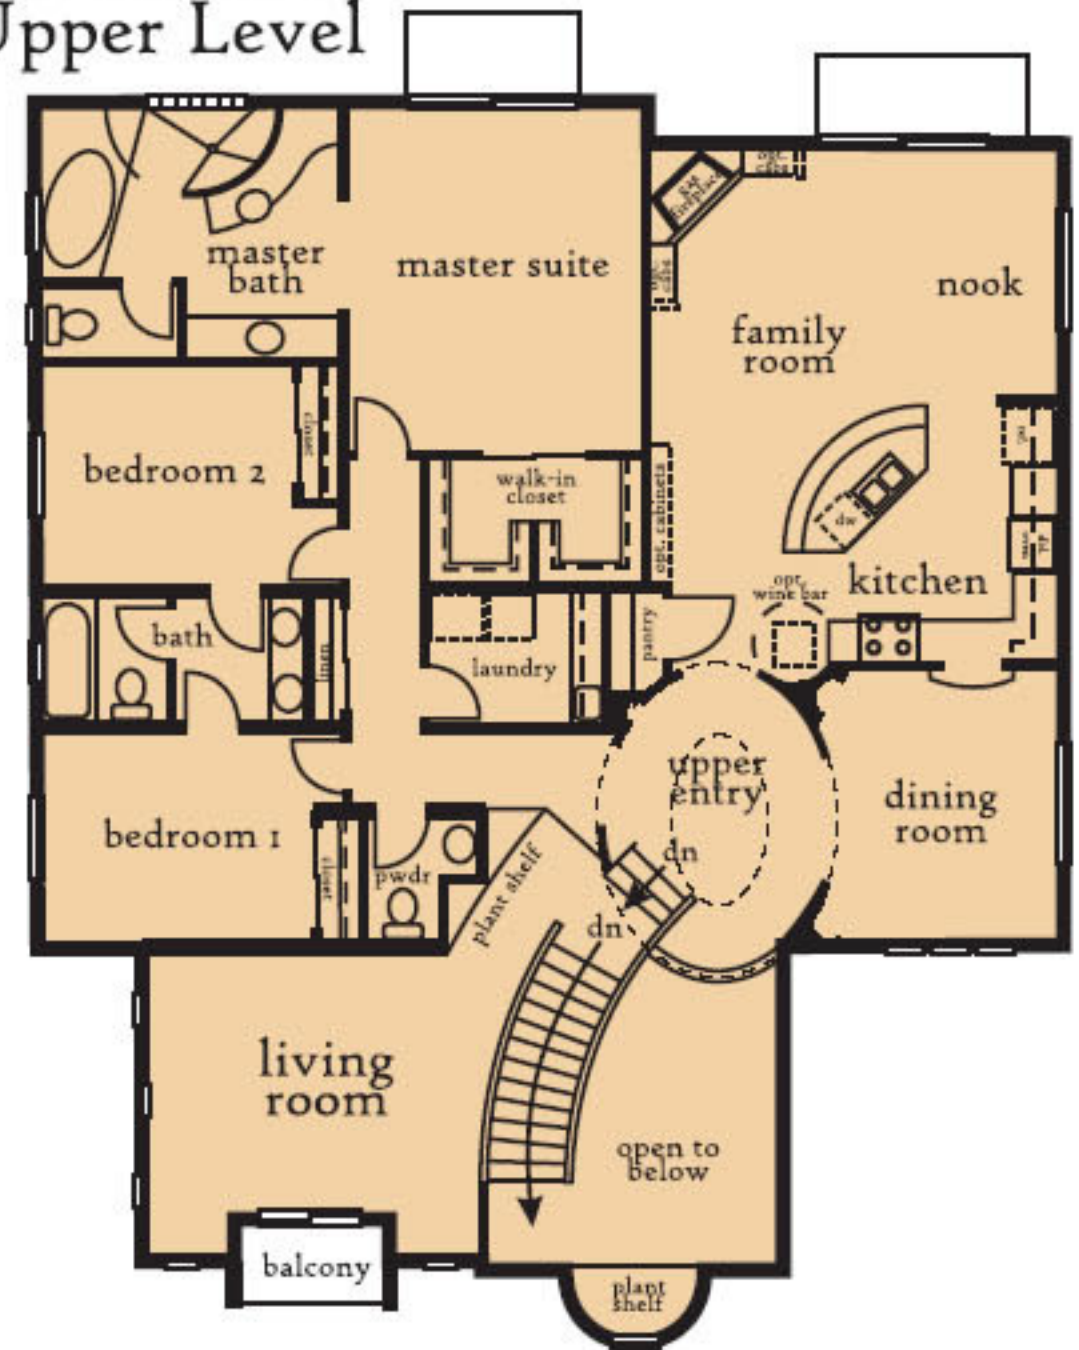

Wellington

The Wellington, at 121 years old, is America's oldest horse show. More than 50,000 people attend during the week long event. The show ends with a \$100,000 grand prix under the lights.

Elevation A
 2,068 square feet
 3 bedroom, 2 1/2 bath, 3 car garage
 spacious master suite
 opt. guest suite, game room or office

Elevation B
 2,686 square feet
 3 bedroom, 2 1/2 bath, 3 car garage
 spacious master suite,
 walk-in basement
 opt. guest suite, game room or office

Elevation B Upper Level

Elevation B Walk-In Basement

Elevation A

opt. 3-sided gas fire place
 @ master bath/master suite

opt. guest suite, game room,
 or office @ single-car garage

TMB Builders, LLC may modify designs, materials, options, and prices without notice. Floor plans and exteriors are artists renderings. Square footage is approximate. Washer, dryer and refrigerator as shown on plan are not included. This plan is copyrighted by TMB Builders, LLC and may not be reproduced without written consent.